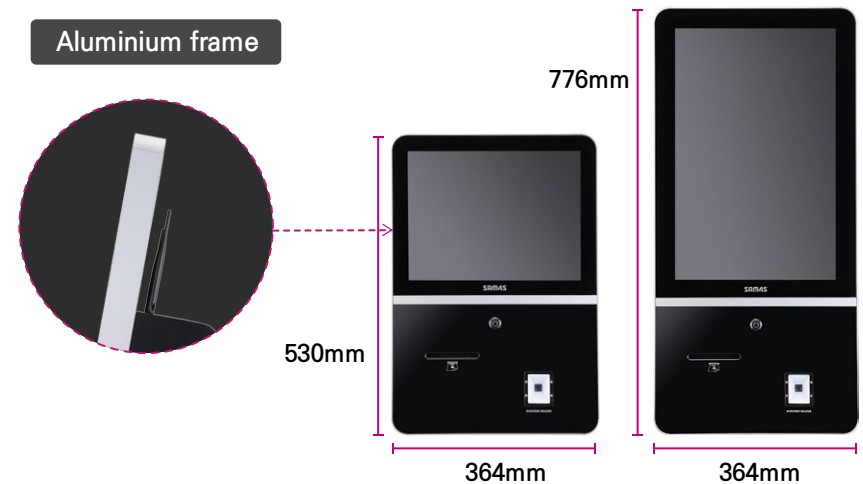

Aluminium frame